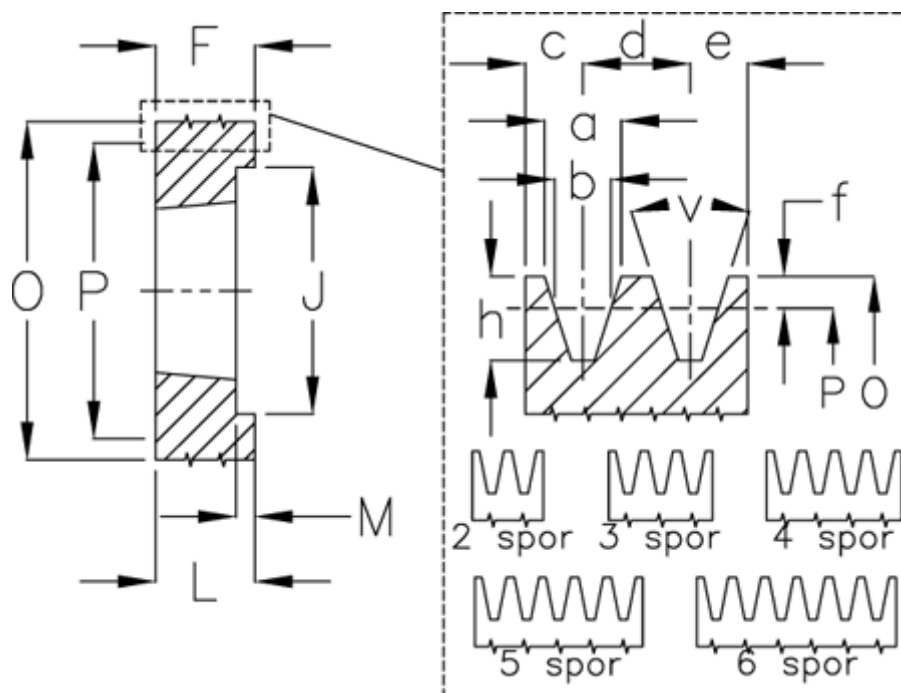

Article number: 604110012504

Description: V-belt pulley SPA 125/4 TL2012

Measures

a	= 12.7	For bush	= 2012	P	= 125
b	= 11.0	h	= 13.8	Type	= SPA
Bush ζ max	= 50	J	= 91	v	= 38 grader
c	= 10.0	K	= -		
d	= 15	L	= 32		
e	= 10.0	m	= 33.0		
f	= 2.8	Number of ribs	= 4		
F	= 65	O	= 130.5		